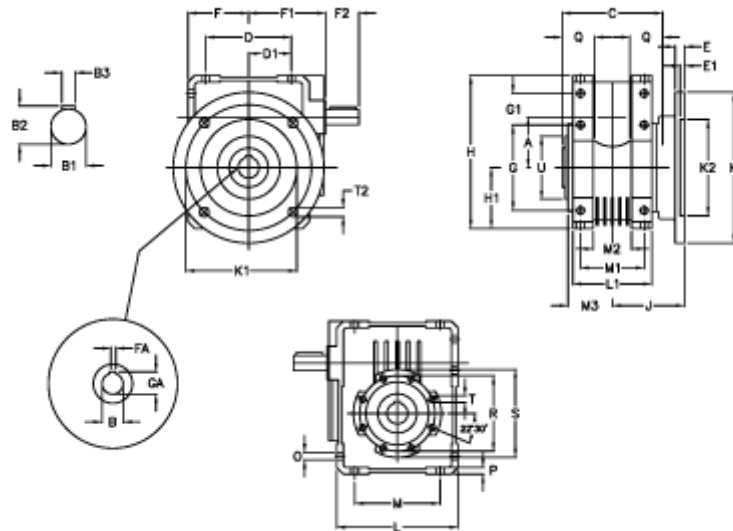

Article number: 3922086020500

Description: Worm gear with solid input shaft
W 86UFC1-20-HS unassembled

Measures

A = 86.90	Description = W86UFC-xx-P71 B5	G1 = 45.5	L = 200	Q = 45
B = 35	E = 15	GA = 38.3	L1 = 125	R = 130
B1 = 25	E1 = 6	H = 245.5	M = 144	S = 150
B2 = 28.0	F = 100.0	H1 = 100.0	M1 = 101	T = M10x18
B3 = 8	F1 = 142.5	J = 110.5	M2 = 57	T2 = 12.5
C = 140	F2 = 50	K = 210	M3 = 64.5	U = 110
D = 144.0	FA = 10	K1 = 176	O = 11.5	
D1 = 72.0	G = 144	K2 = 152	P = 11	